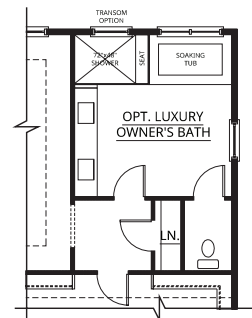

FOXLANE HOMES

The Gettysburg

3,274 Square Feet

FIRST FLOOR

BUDDY BATH OPTION

OPTIONAL LUXURY OWNER'S BATH

SECOND FLOOR

CLASSIC

CRAFTSMAN

TRADITIONAL

OPTIONAL EXIT STAIRWELL

OPTIONAL BEDROOM

OPTIONAL FINISHED LOWER LEVEL