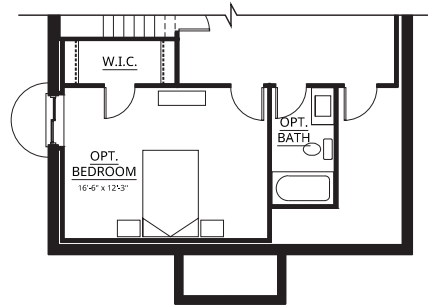

FOXLANE HOMES

The Gettysburg

3,274 Square Feet

FIRST FLOOR

BUDDY BATH OPTION

OPTIONAL LUXURY OWNER'S BATH

SECOND FLOOR

CLASSIC

CRAFTSMAN

TRADITIONAL

OPTIONAL EXIT STAIRWELL

OPTIONAL BEDROOM

OPTIONAL FINISHED LOWER LEVEL