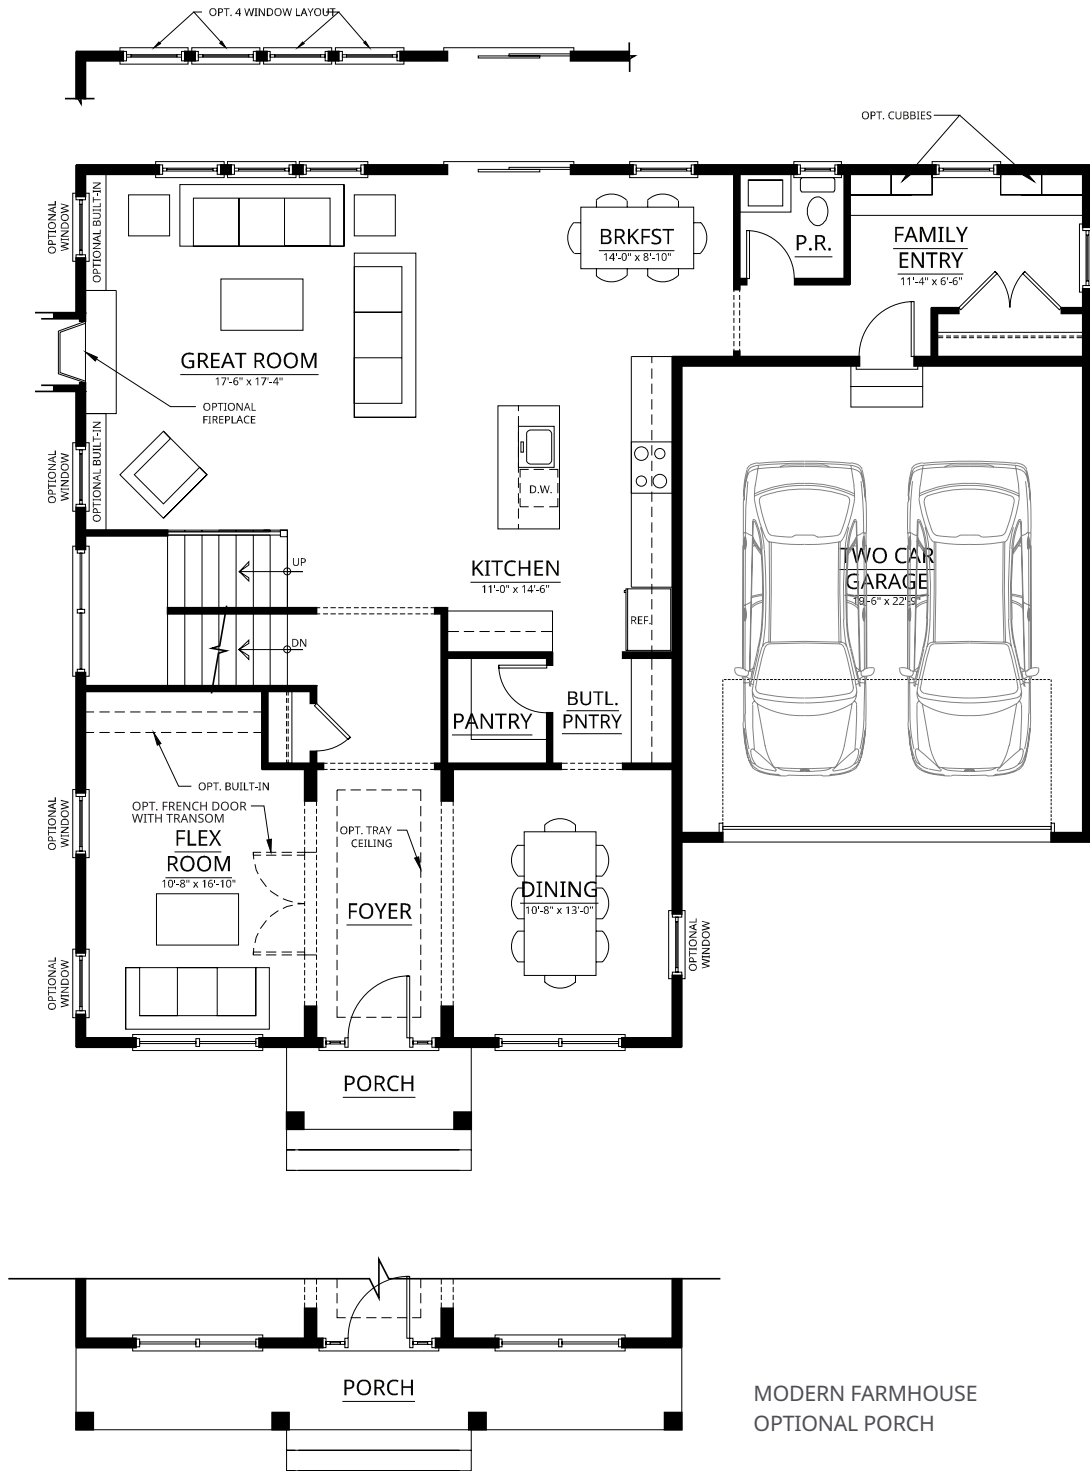

FOXLANE HOMES

The Gettysburg

3,274 Square Feet

FIRST FLOOR

BUDDY BATH OPTION

OPTIONAL LUXURY OWNER'S BATH

SECOND FLOOR

CLASSIC

CRAFTSMAN

TRADITIONAL

OPTIONAL EXIT STAIRWELL

OPTIONAL BEDROOM

OPTIONAL FINISHED LOWER LEVEL