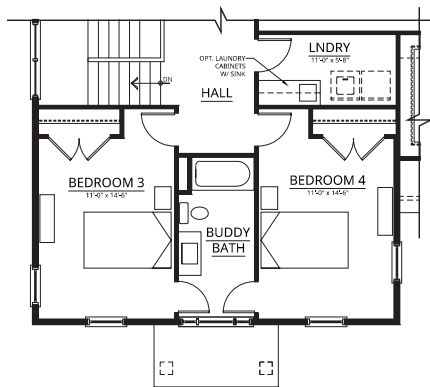

FOXLANE HOMES

The Gettysburg

3,274 Square Feet

FIRST FLOOR

BUDDY BATH OPTION

OPTIONAL LUXURY OWNER'S BATH

SECOND FLOOR

CLASSIC

CRAFTSMAN

TRADITIONAL

OPTIONAL EXIT STAIRWELL

OPTIONAL BEDROOM

OPTIONAL FINISHED LOWER LEVEL