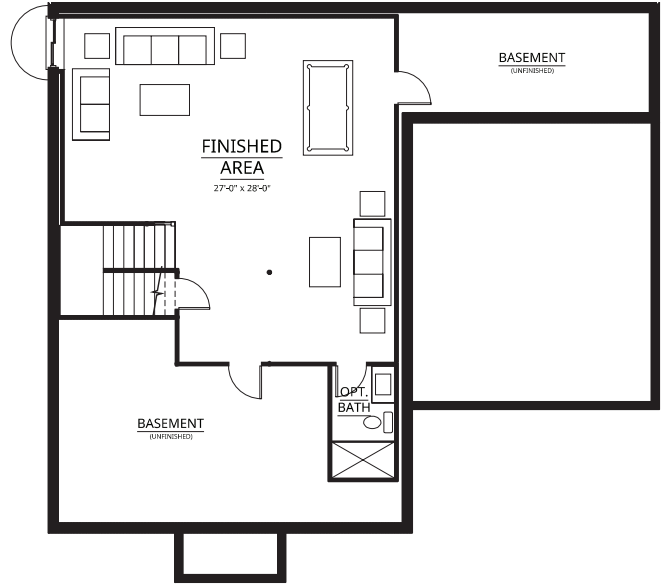

FOXLANE HOMES

The Gettysburg

3,274 Square Feet

FIRST FLOOR

BUDDY BATH OPTION

OPTIONAL LUXURY OWNER'S BATH

SECOND FLOOR

CLASSIC

CRAFTSMAN

TRADITIONAL

OPTIONAL EXIT STAIRWELL

OPTIONAL BEDROOM

OPTIONAL FINISHED LOWER LEVEL