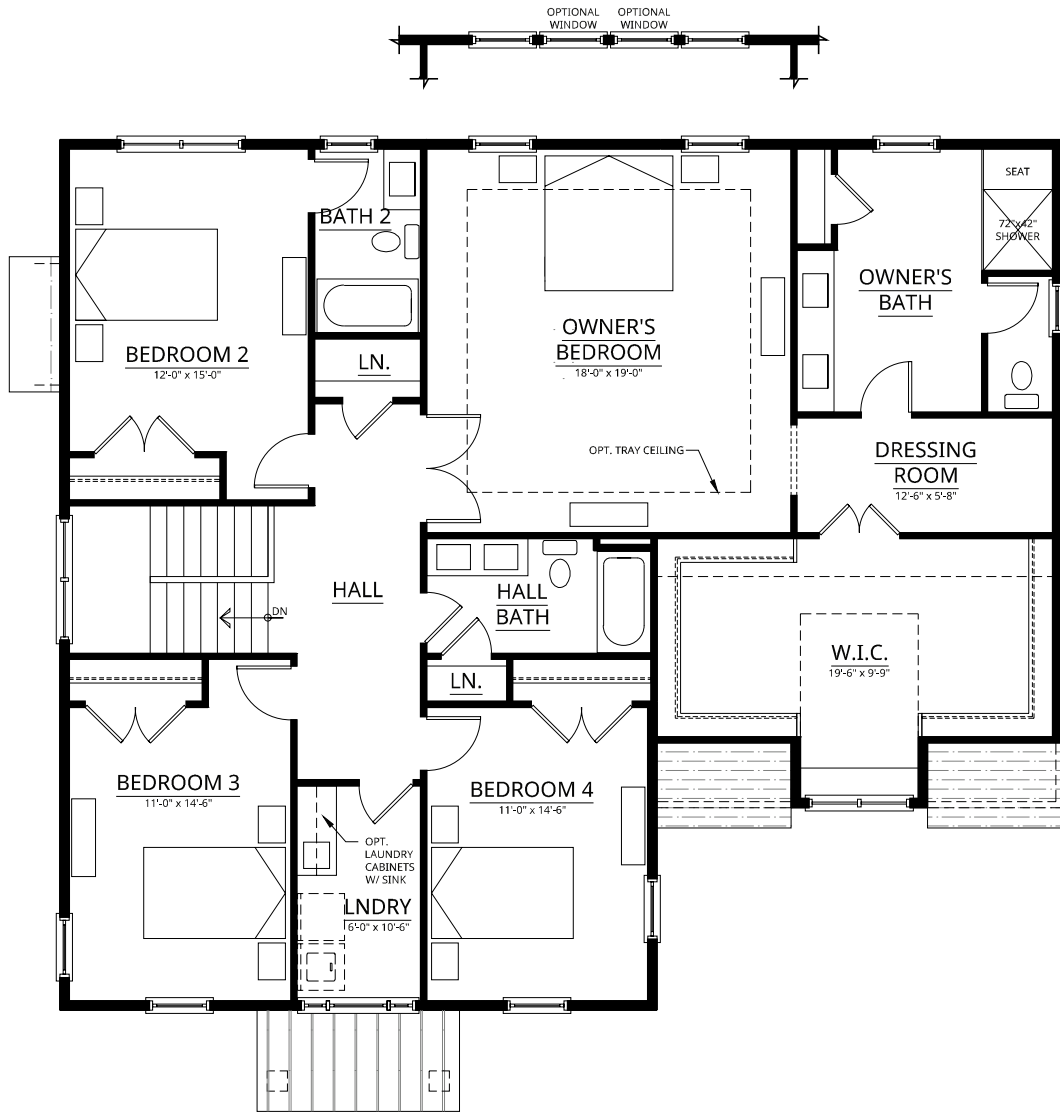

FOXLANE HOMES

The Gettysburg

3,274 Square Feet

FIRST FLOOR

BUDDY BATH OPTION

OPTIONAL LUXURY OWNER'S BATH

SECOND FLOOR

CLASSIC

CRAFTSMAN

TRADITIONAL

OPTIONAL EXIT STAIRWELL

OPTIONAL BEDROOM

OPTIONAL FINISHED LOWER LEVEL