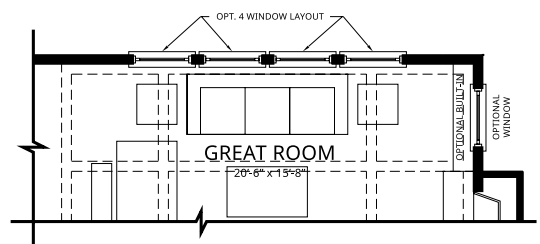

# The Dartmouth

3,110 Square Feet

OPTIONAL GUEST SUITE

OPTIONAL GREAT ROOM

CLASSIC

CRAFTSMAN

FARMHOUSE

OPT. EXT. STAIRWELL