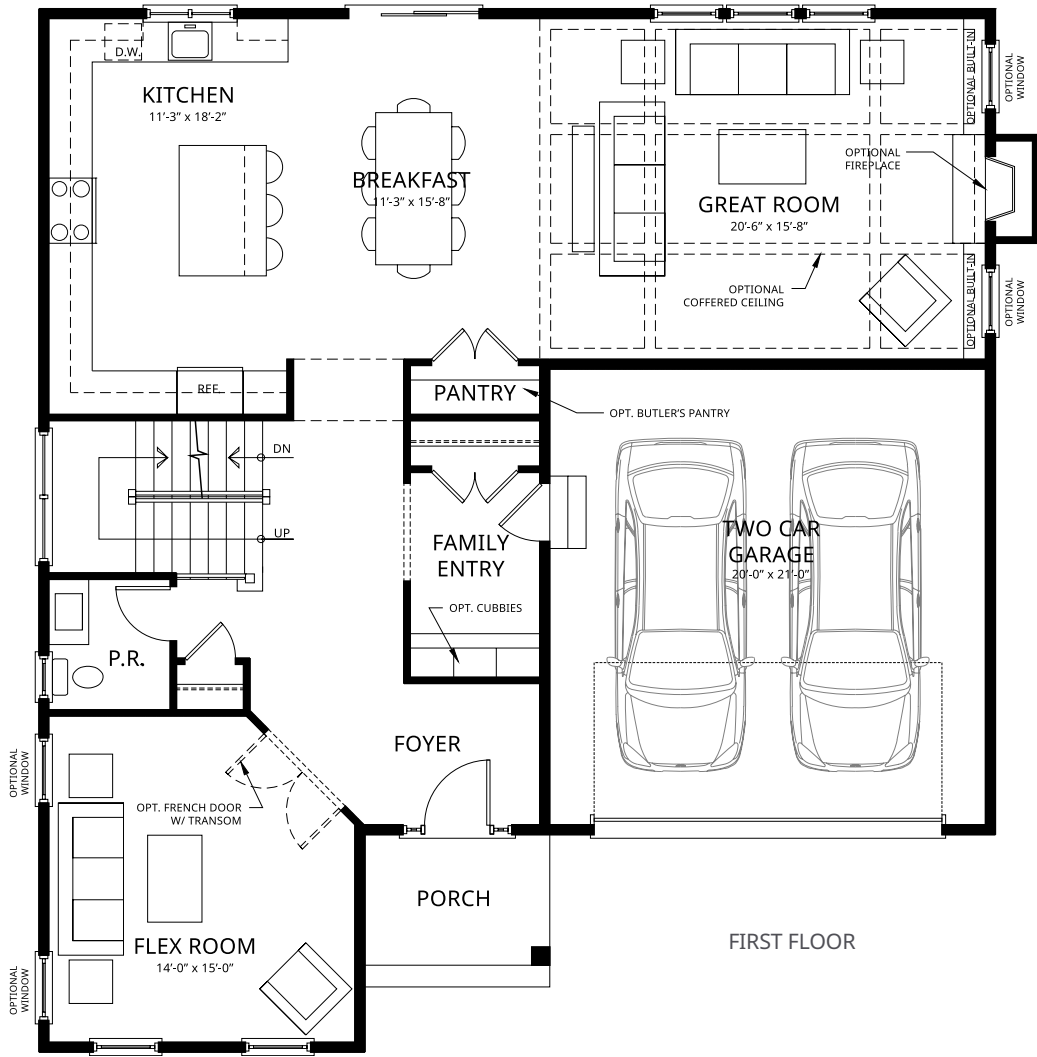

# The Dartmouth

3,110 Square Feet

OPTIONAL GUEST SUITE

OPTIONAL GREAT ROOM

CLASSIC

CRAFTSMAN

FARMHOUSE

OPT. EXT. STAIRWELL

OPTIONAL FINISHED LOWER LEVEL PLAN

OPTIONAL BEDROOM