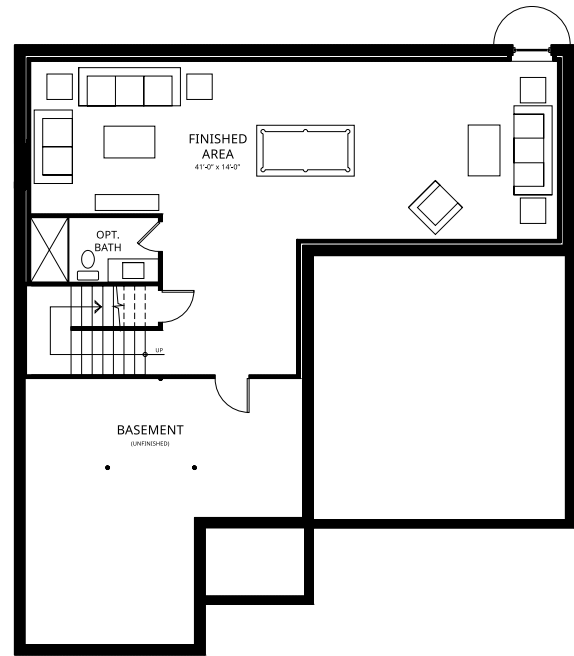

# The Dartmouth

3,110 Square Feet

OPTIONAL GUEST SUITE

OPTIONAL GREAT ROOM

CLASSIC

CRAFTSMAN

FARMHOUSE

OPT. EXT. STAIRWELL

OPTIONAL FINISHED LOWER LEVEL PLAN

OPTIONAL BEDROOM