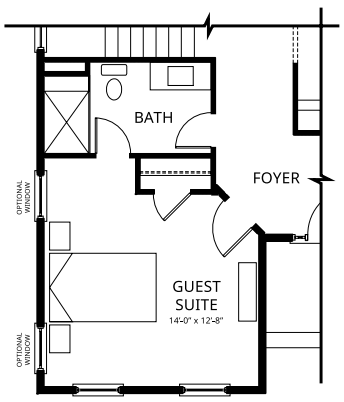

# The Dartmouth

3,110 Square Feet

OPTIONAL GUEST SUITE

OPTIONAL GREAT ROOM

CLASSIC

CRAFTSMAN

FARMHOUSE

OPT. EXT. STAIRWELL

OPTIONAL FINISHED LOWER LEVEL PLAN

OPTIONAL BEDROOM