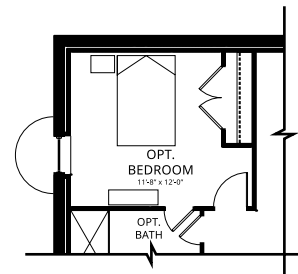

# The Dartmouth

3,110 Square Feet

OPTIONAL GUEST SUITE

OPTIONAL GREAT ROOM

CLASSIC

CRAFTSMAN

FARMHOUSE

OPT. EXT. STAIRWELL

OPTIONAL FINISHED LOWER LEVEL PLAN

OPTIONAL BEDROOM