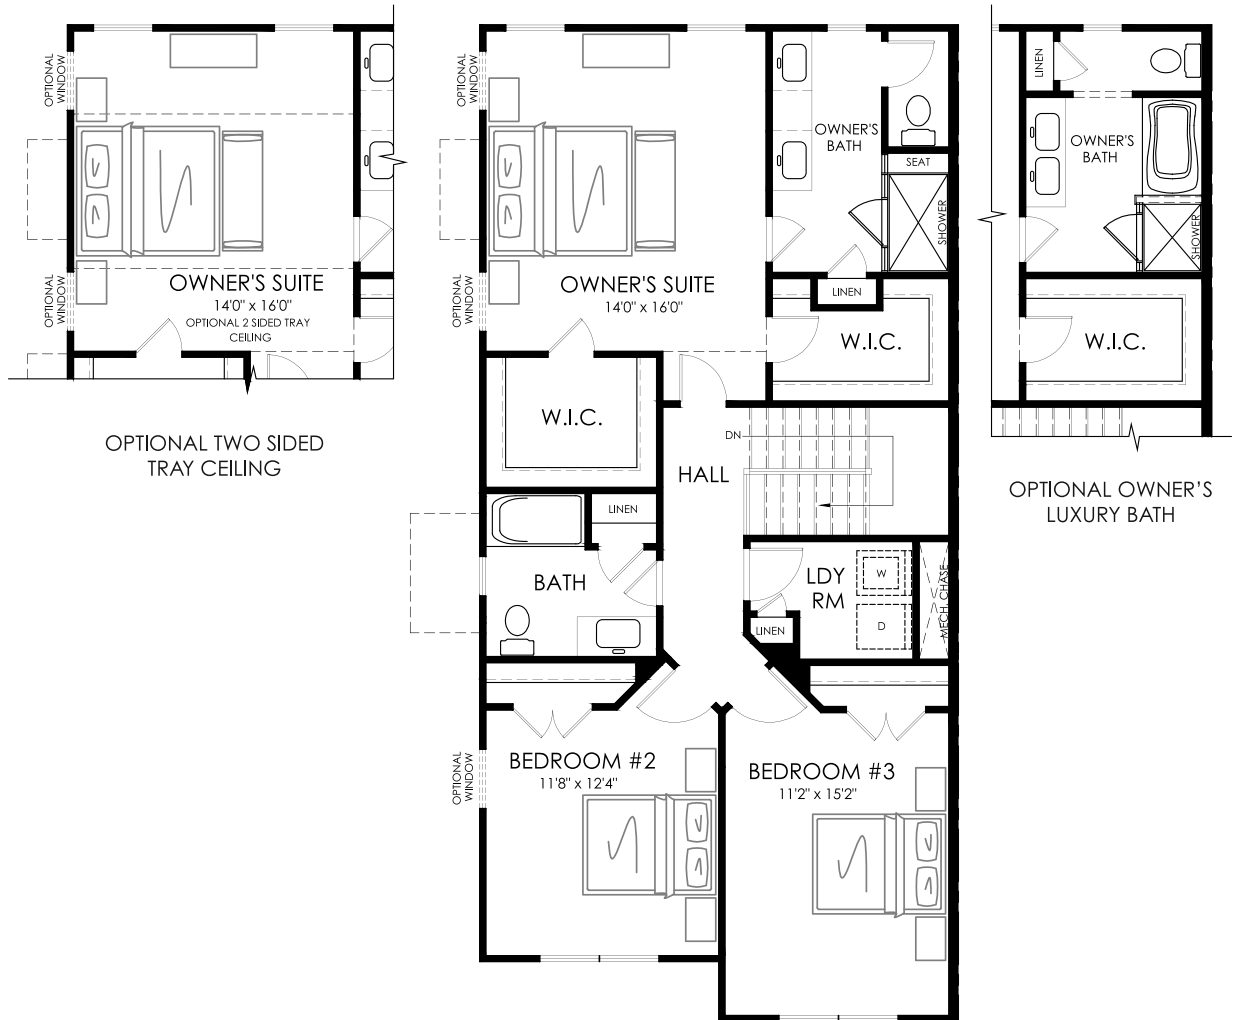

FOXLANE HOMES

Cambridge I

2,008 Square Feet

FIRST FLOOR

SECOND FLOOR

FINISHED BASEMENT