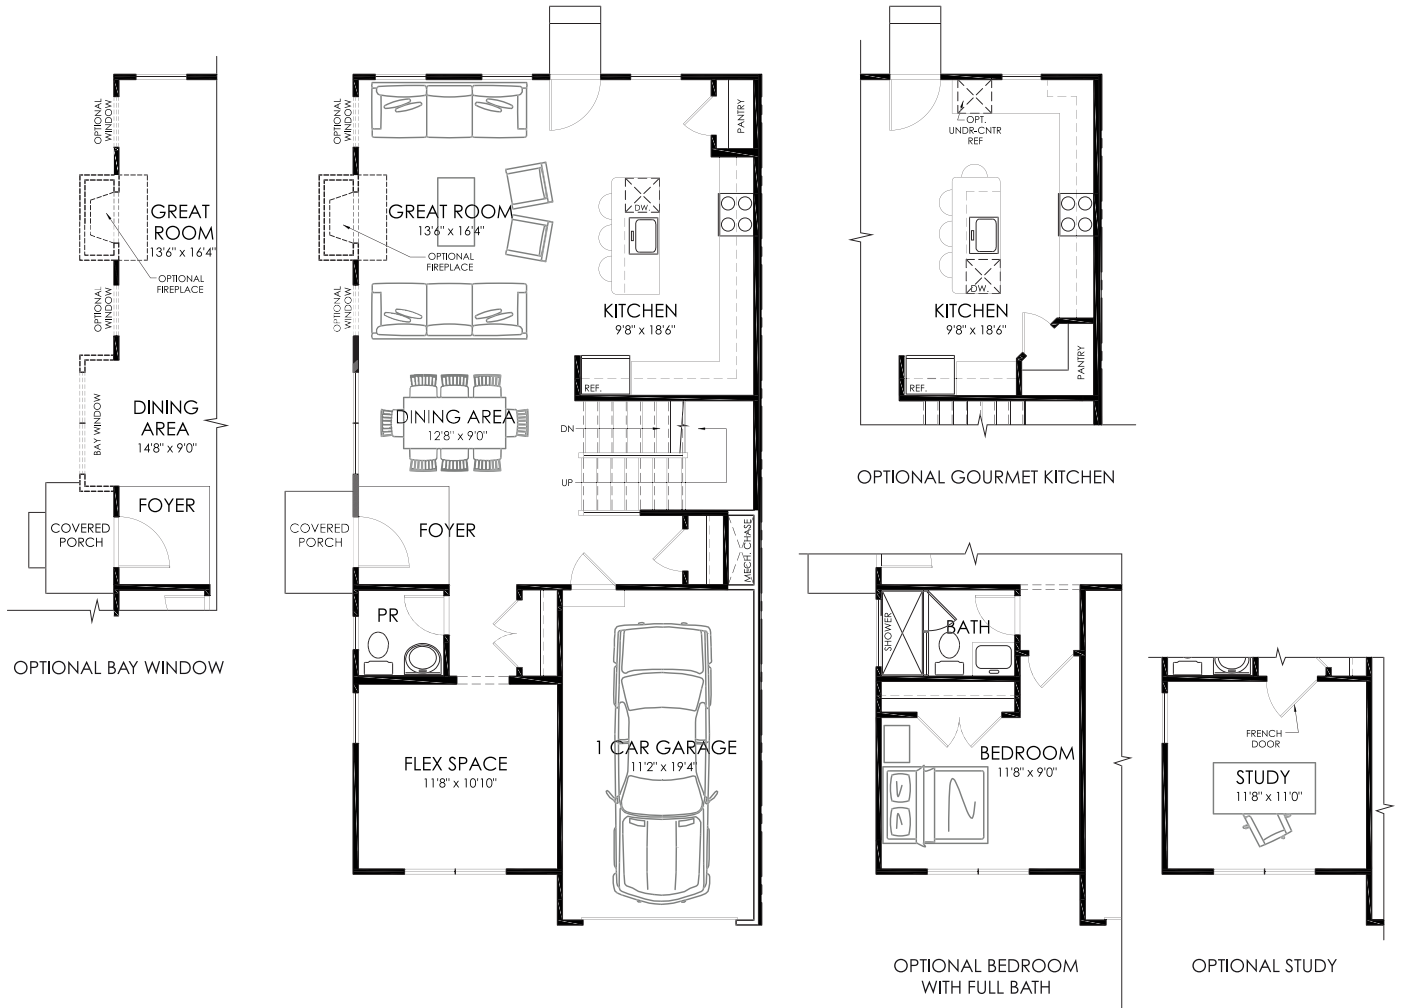

FOXLANE HOMES

Cambridge I

2,008 Square Feet

FIRST FLOOR

SECOND FLOOR

FINISHED BASEMENT